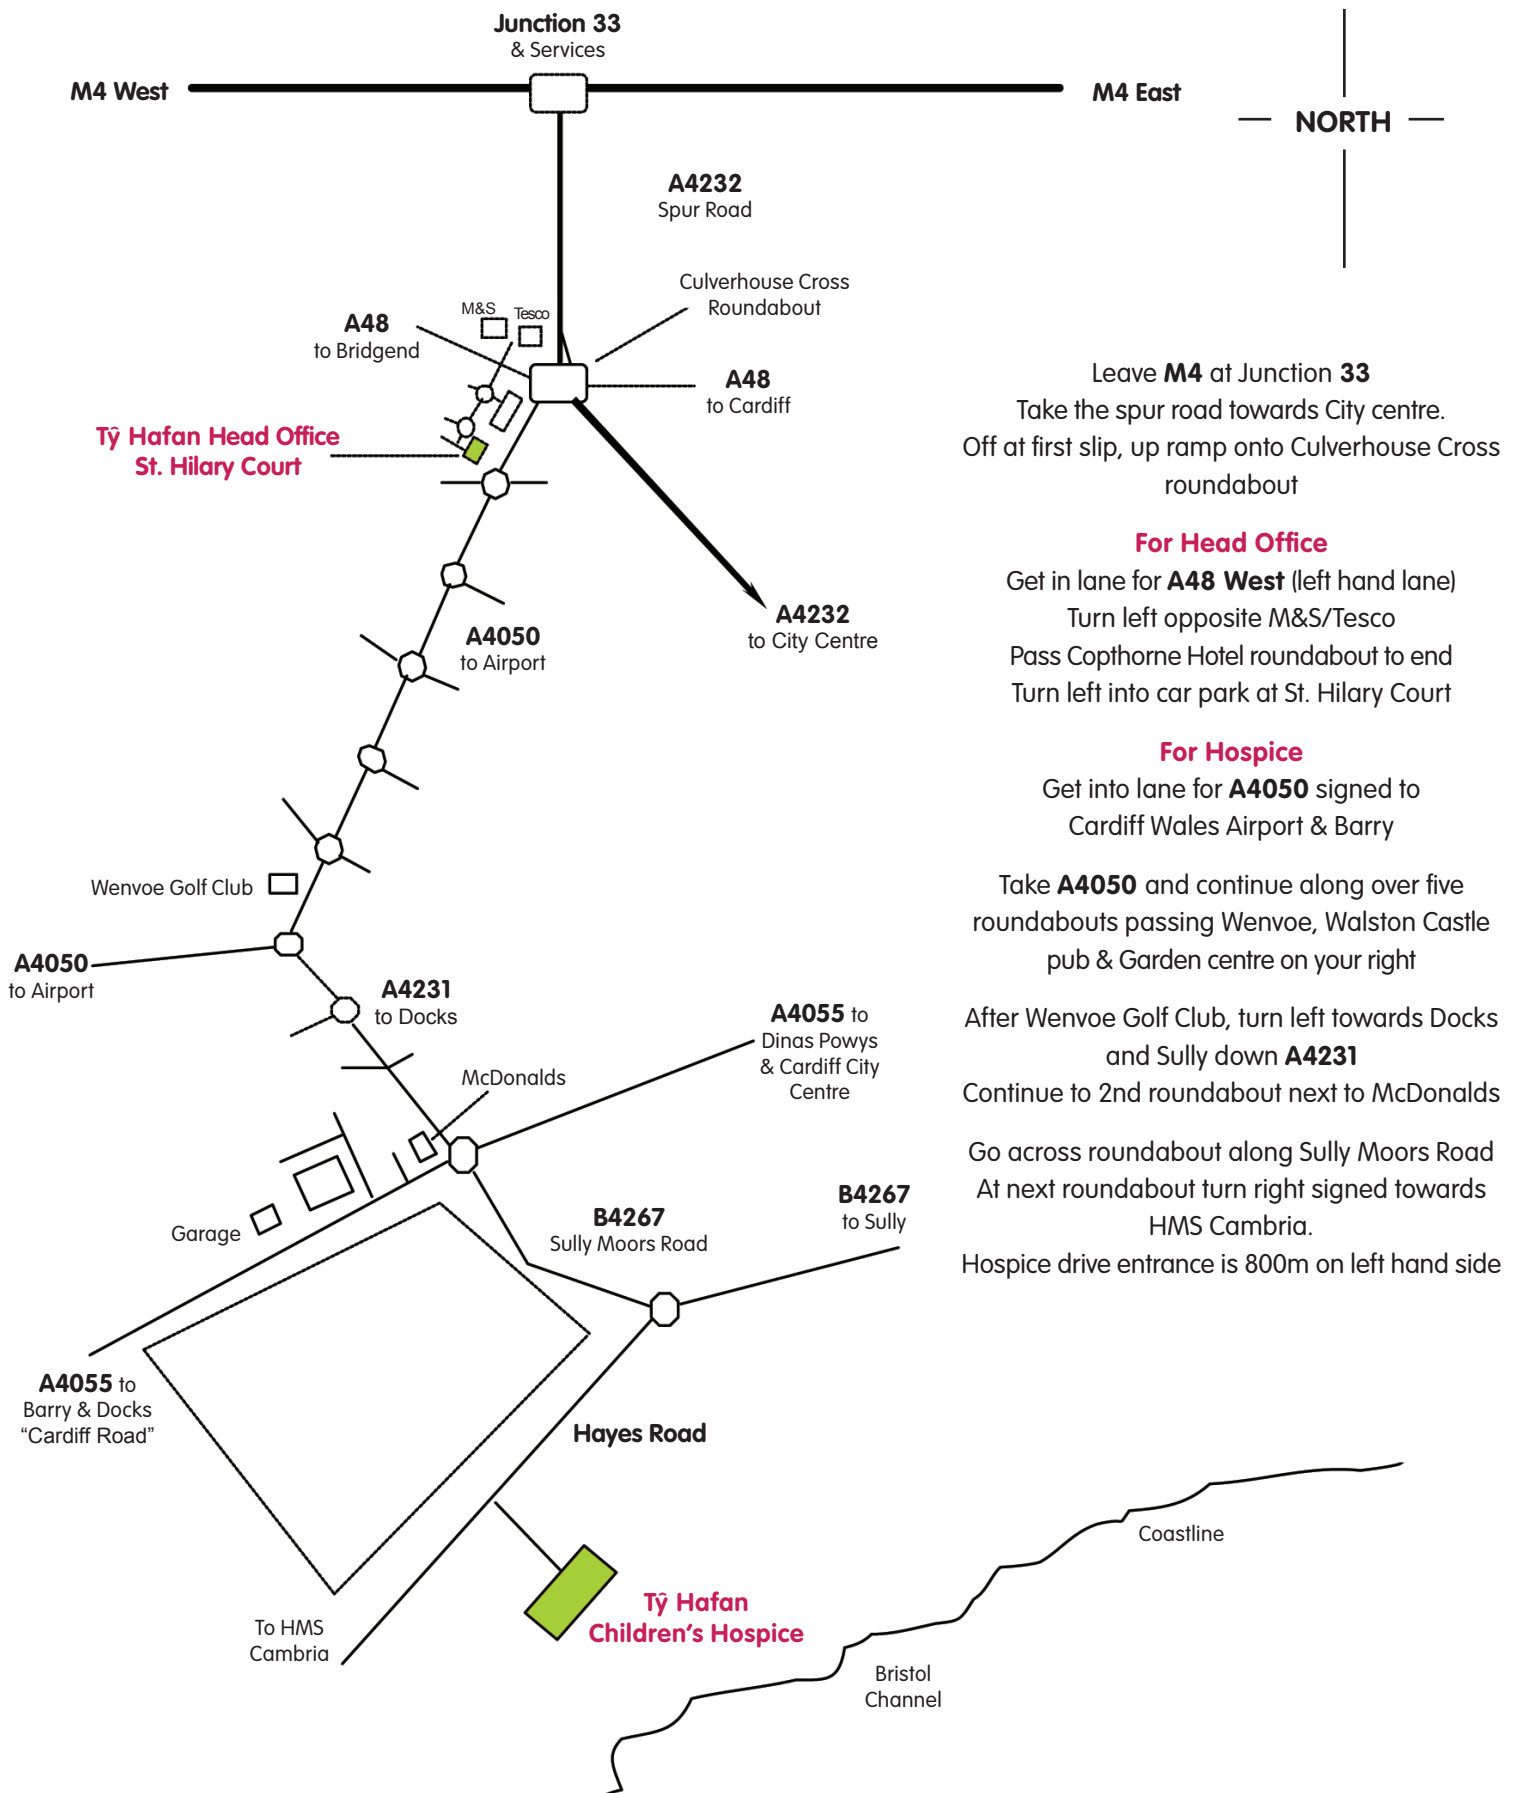

Leave **M4** at **Junction 33**  
Take the spur road towards City centre.  
Off at first slip, up ramp onto Culverhouse Cross roundabout

### For Head Office

Get in lane for **A48 West** (left hand lane)  
Turn left opposite M&S/Tesco  
Pass Copthorne Hotel roundabout to end  
Turn left into car park at St. Hilary Court

After Wenvoe Golf Club, turn left towards Docks and Sully down **A4231**

Continue to 2nd roundabout next to McDonalds

Go across roundabout along Sully Moors Road  
At next roundabout turn right signed towards HMS Cambria.

Hospice drive entrance is 800m on left hand side